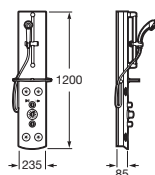

2H0171000 Aquakit Hotel's 1200

- 4 jets de nueva configuración bifunción para masajes: Cervicales y Dorsales.
- Inversor de selección de funciones que permite seleccionar entre:
  - Ducha teléfono Sunami con 4 funciones.
  - 2 jets Cervicales.
  - 2 jets Dorsales.

- 4 newly configured, 2-function jets for Neck and Back region massage.
- Function selection diverter to choose from among:
  - 4-position Sunami handspray.
  - 2 Neck jets.
  - 2 Back jets.

- 4 jets de nouvelle configuration bifonctionnelle pour massages: Cervicaux et Dorsaux.
- Inverseur de sélection de fonctions qui permet de choisir parmi:
  - Douchette munie Sunami à 4 fonctions.
  - 2 jets Cervicaux.
  - 2 jets Dorsaux.